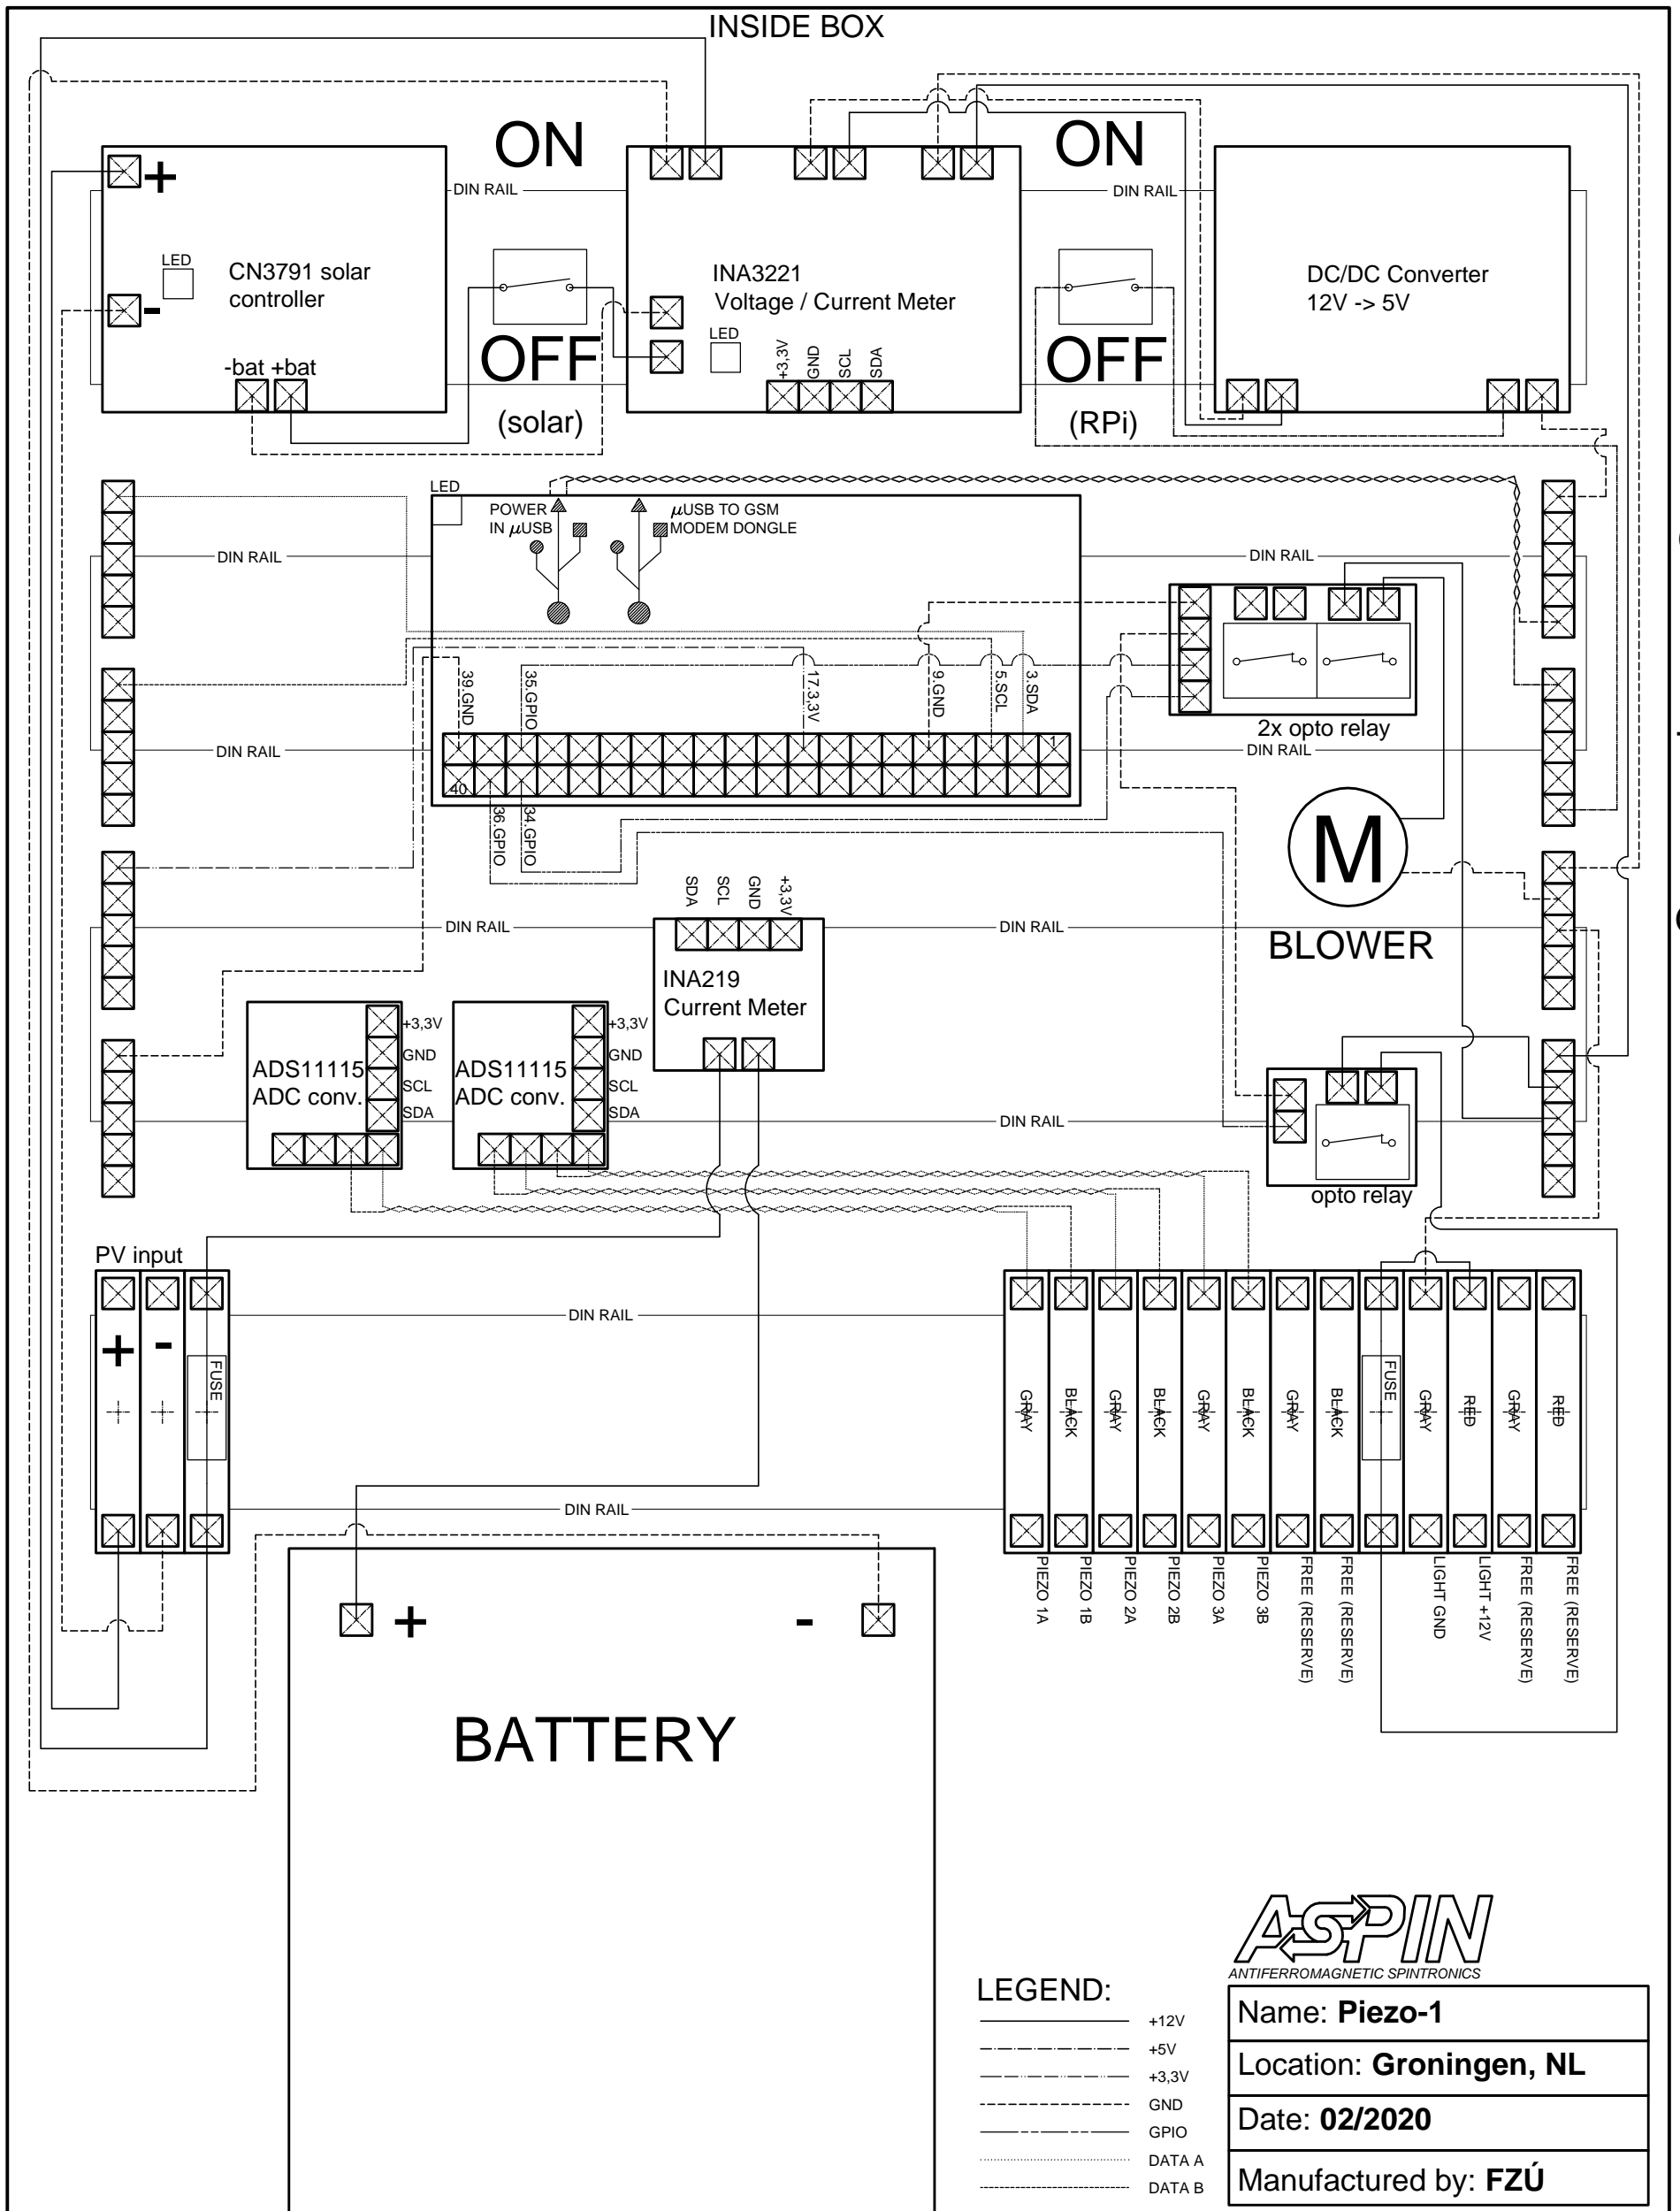

INSIDE BOX

SDA  
TERMINALS

SCL  
TERMINALS

+3,3V  
TERMINALS

GND  
TERMINALS

GND  
TERMINALS

+5V  
TERMINALS

GND  
TERMINALS

+12V  
TERMINALS

LEGEND:

- +12V
- - - +5V
- · · +3,3V
- GND
- - - GPIO
- · · DATA A
- · · DATA B

Name: <b>Piezo-1</b>
Location: <b>Groningen, NL</b>
Date: <b>02/2020</b>
Manufactured by: <b>FZÚ</b>