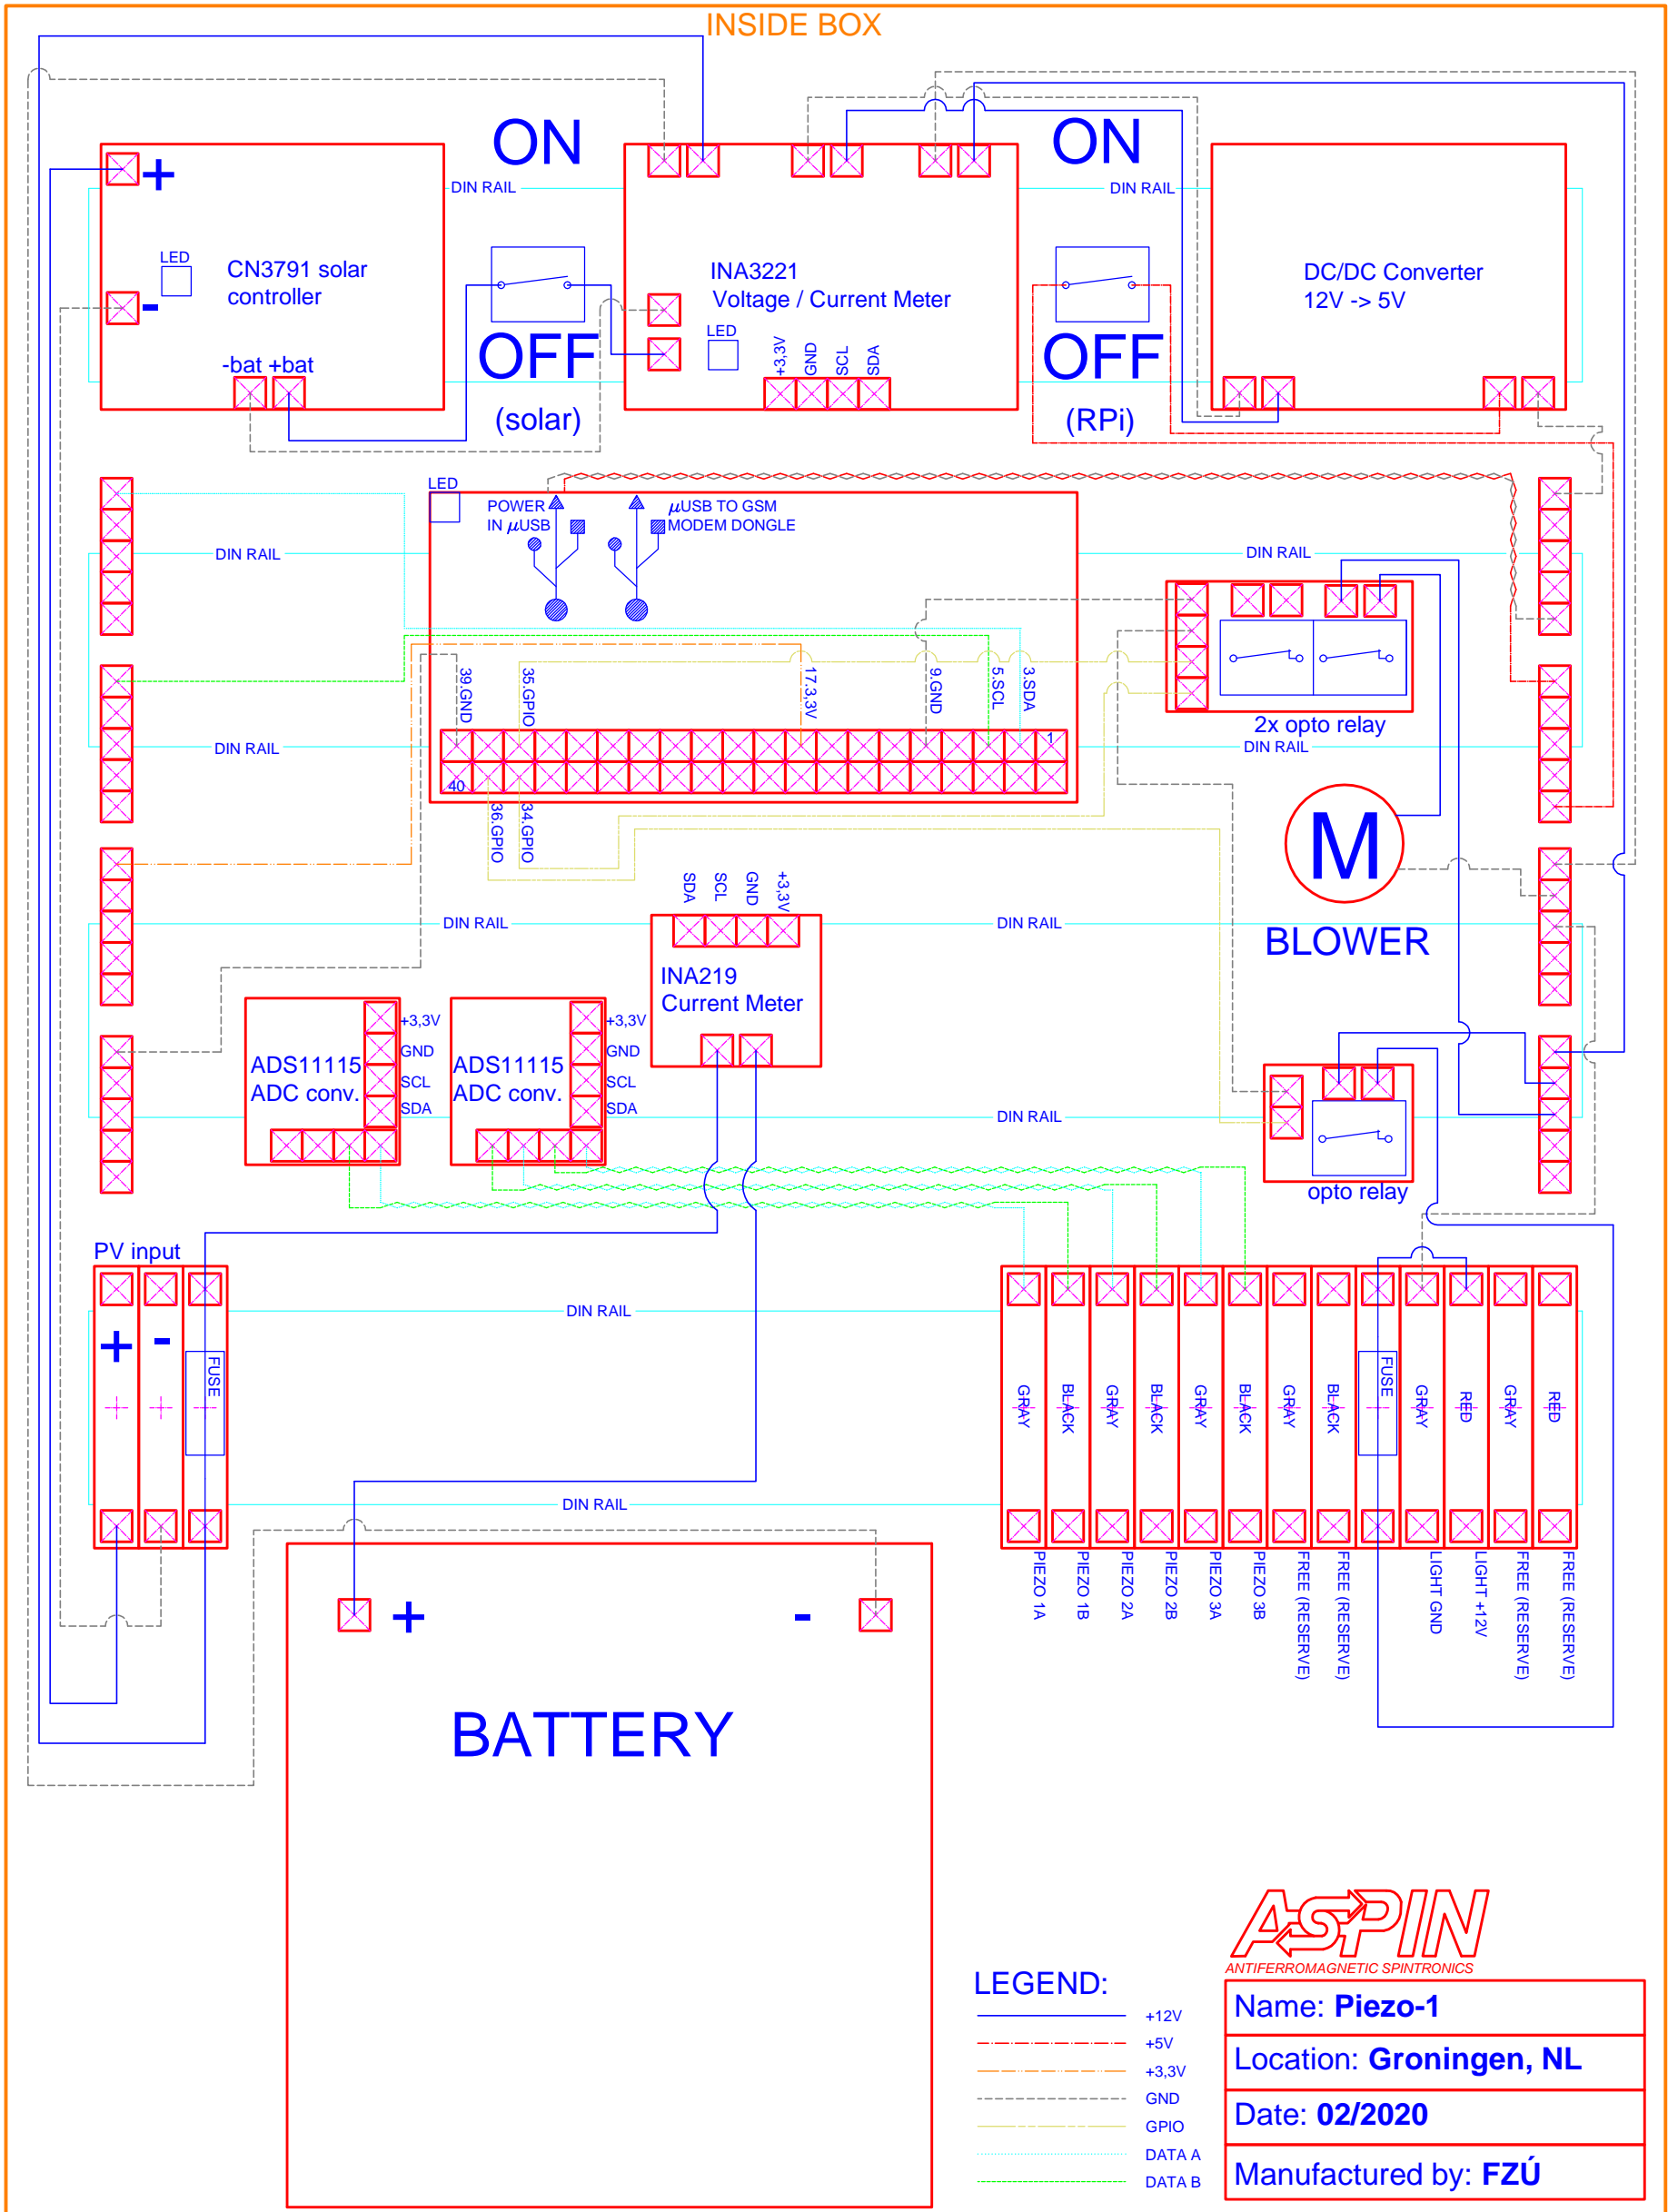

INSIDE BOX

USB GSM MODEM TO RASPi μUSB PORT

GSM MODEM

SDA
TERMINALS

SCL
TERMINALS

+3,3V
TERMINALS

GND
TERMINALS

GND
TERMINALS

+5V
TERMINALS

GND
TERMINALS

+12V
TERMINALS

- LEGEND:**
- +12V
 - - - +5V
 - - - +3,3V
 - - - GND
 - GPIO
 - - - DATA A
 - - - DATA B

Name: Piezo-1
Location: Groningen, NL
Date: 02/2020
Manufactured by: FZÚ